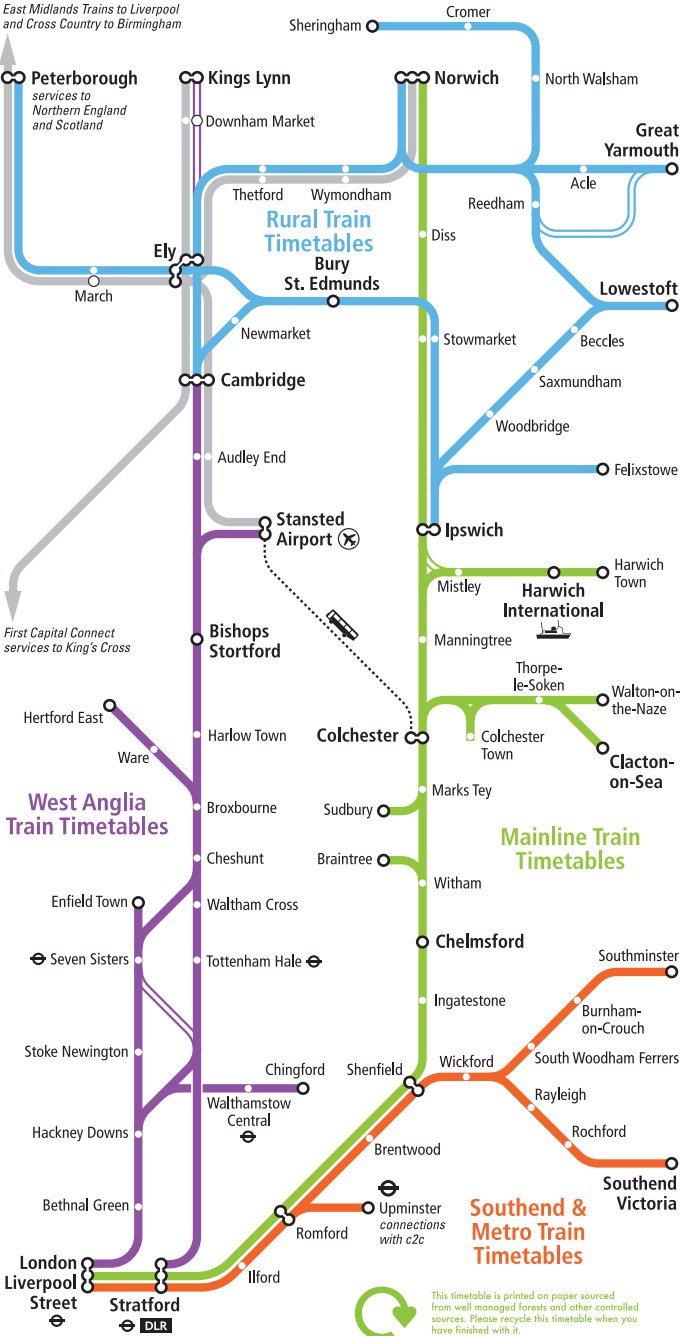

Limited services

Other operators' services

Connection with London Underground

Download timetables at: nationalexpress.com/eastanglia

(NXEA TT) Produced by **FWT** 25.10.2010 www.fwt.co.uk

East Midlands Trains to Liverpool
and Cross Country to Birmingham

Peterborough
services to
Northern England
and Scotland

**Rural Train
Timetables**

**West Anglia
Train Timetables**

**Mainline Train
Timetables**

**Southend &
Metro Train
Timetables**

First Capital Connect
services to King's Cross

Explore Let's Go – and take advantage of special offers for short breaks and days out by train. Just download a voucher and go.

Check out www.visiteastofengland.com/lets-go

Timetable key

C	Alternative journey via Cambridge when engineering work affects through trains on East Anglia Mainline route. Change at Cambridge.
EA	The East Anglian
MTW	Mondays, Tuesdays and Wednesdays only
ThF	Thursdays and Fridays
a	Arrival time
c	Change at Colchester and Manningtree
d	Departure time
g	Change at Manningtree and Colchester
s	Stops to set down only
u	Stops to pick up only
	Interchange with London Underground
	Interchange with Docklands Light Railway
	PlusBus operates from this station
	Connections with Ferry Services
	First Class accommodation available
	Seat reservations recommended
	Seat reservations available
	Buffet service
	Train from London divides
	Train joins for London
	Train continues in later column
	Train continued from earlier column